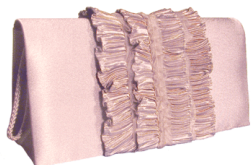

Pink Satin Evening Bag

Glamorous pink satin evening bag with layers of ruffles decorating the front. A magnetic closure secures the front flap. Versatile clutch can be used as a shoulder bag (rope strap included). Spacious interior with slip pocket for storage.

Size: 9.5x4.5x2.5

Price: $15.94

Shipping Rate: $4.60

<http://www.styleinthebag.com/productdesc206.htm>